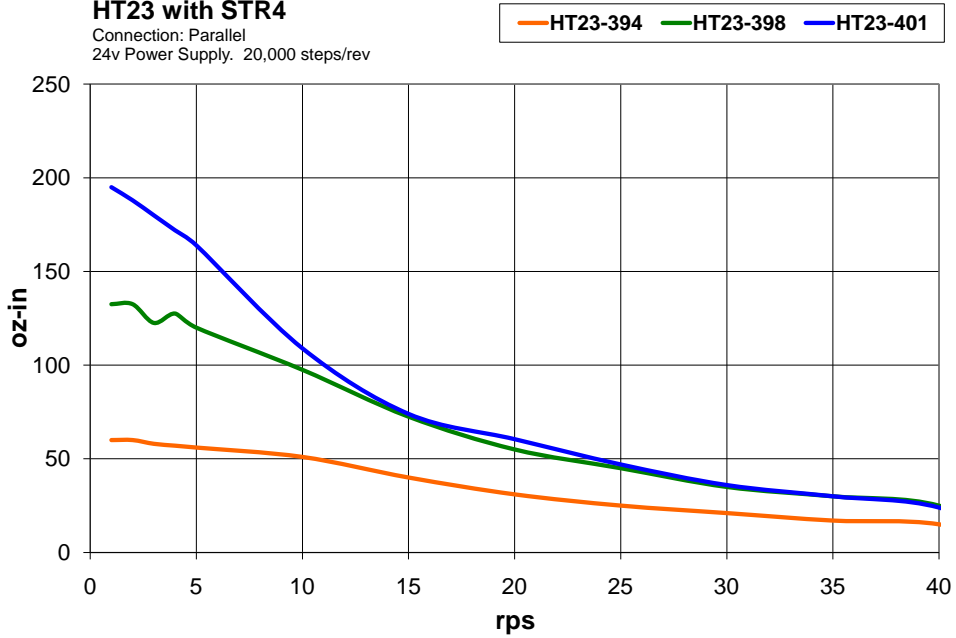

## HT23 with STR4

Connection: Parallel  
24v Power Supply, 20,000 steps/rev

## HT23 with STR4

Connection: Parallel  
48v Power Supply, 20,000 steps/rev