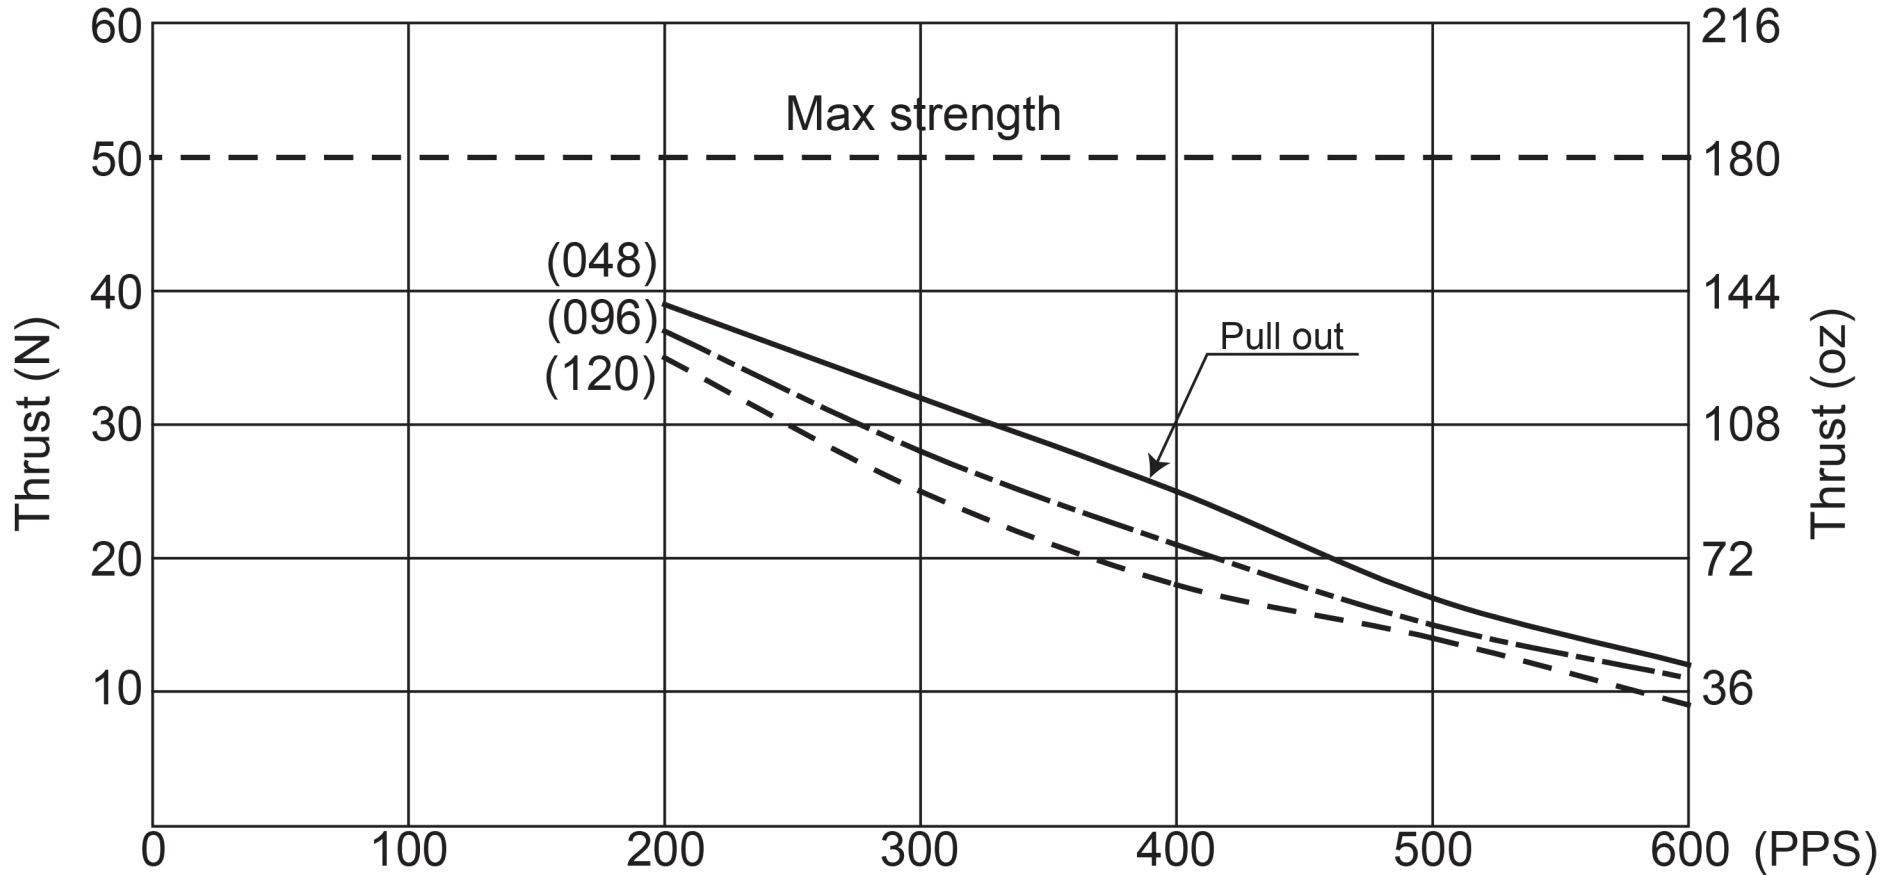

PFL35T-48R4 w/ Bipolar Constant Voltage

Driver: BCD404B1
Power: 12Vdc
Excitation: Full-step

Sold & Serviced By:

Toll Free Phone: 877-378-0240

Toll Free Fax: 877-378-0249

sales@servo2go.com

www.servo2go.com