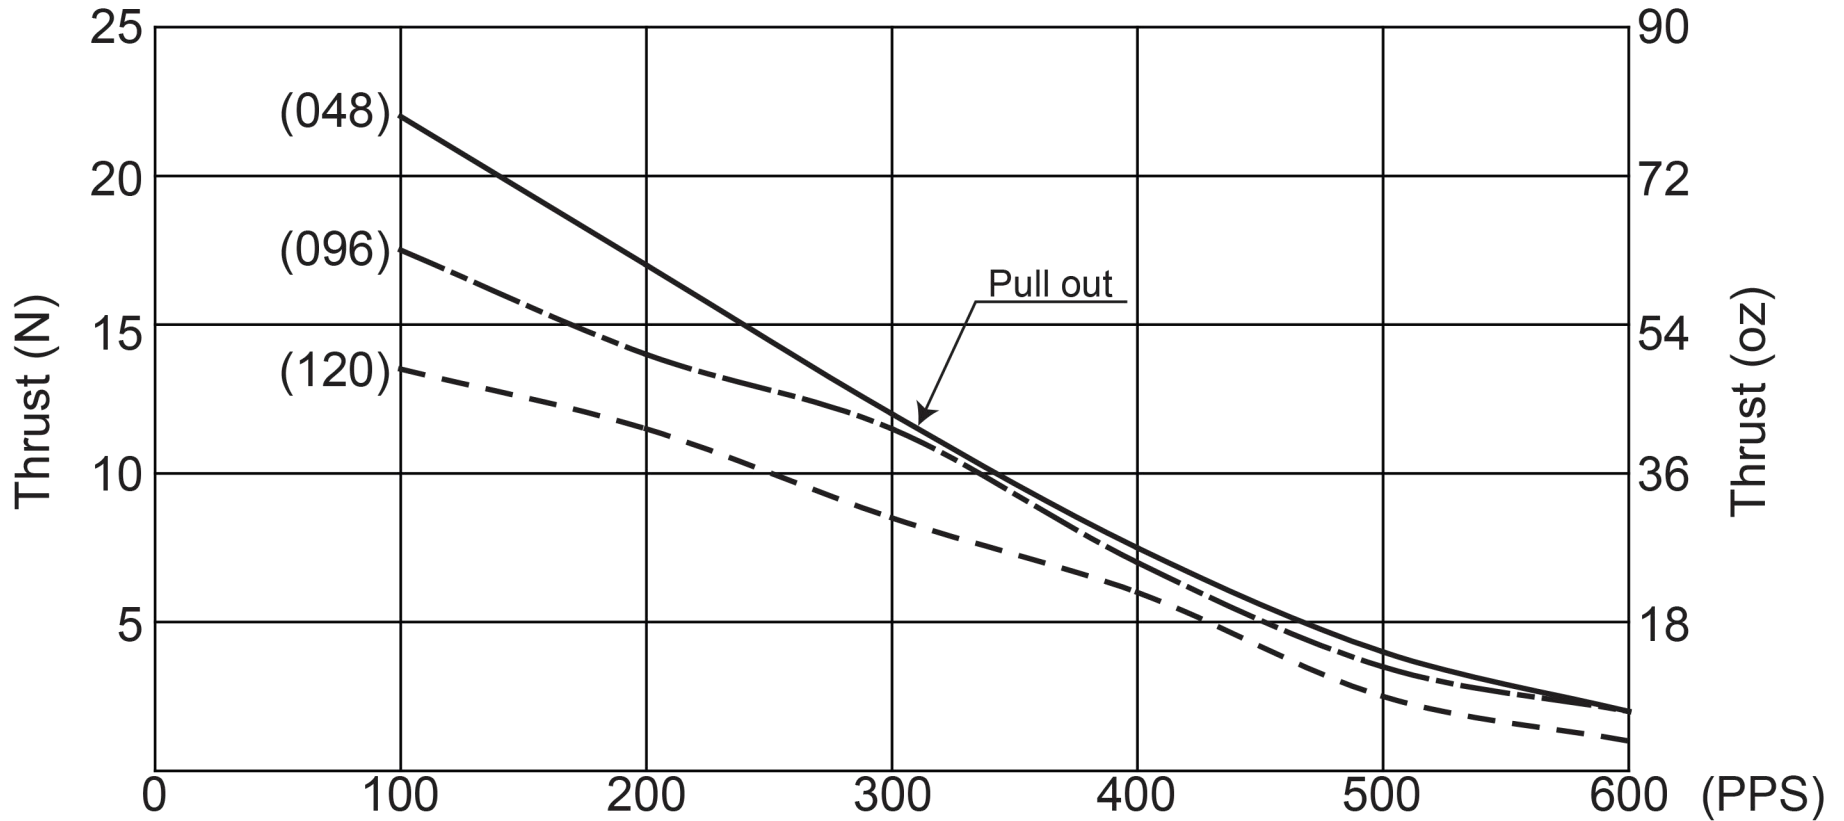

PFCL25-24P4 w/ Bipolar Constant Voltage

Driver: BCD404B1
Power: 12Vdc
Excitation: Full-step

Sold & Serviced By:

Toll Free Phone: 877-378-0240

Toll Free Fax: 877-378-0249

sales@servo2go.com

www.servo2go.com